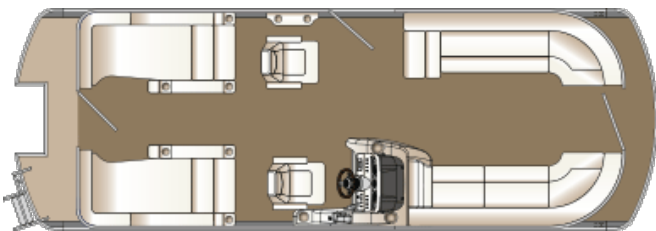

PILLOW TOP INTERIOR STYLING

Pillow Top, Alabaster

STEREO & SOUND

JL Audio Bluewater Plus Sound System Upgrade (incl. 6 JL Audio Speakers, 10" JL Audio Sub & JL Audio Amp)
Polk Bluewater Sound System Upgrade (incl amp, Polk stereo, 6 Polk spkrs, subwoofer) - na w/ FS floorplan
Speakers, lighted - na Polk upgrade & Polk Bluewater (not incl on rear ext. speakers)
Speakers, lighted SST covers - req Polk upgrade or Polk Bluewater (not incl on rear ext. speakers)
Speakers, Polk upgrade (4 Speakers, Recommend Polk Head Unit)
Speakers, SST cover - req Polk speakers

FLOORPLANS

CS - L group (Standard)

CW - Center Walkthru

CWDH - adds dual helm seat

CWEC - adds entertainment center

DL - Dual Rear Facing Loungers

DLCB - Dual rear-facing lounges & club seat

DLDH - adds dual helm seat