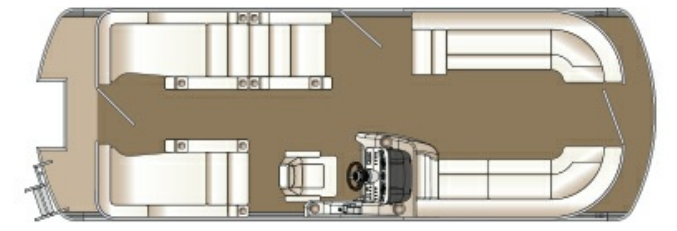

FLOORPLANS

CS - L group (Standard)

CW - Center Walkthru

CWDH - adds dual helm seat

CWEC - adds entertainment center

DL - Dual Rear Facing Loungers

DLCB - Dual rear-facing lounges & club seat

DLDH - adds dual helm seat