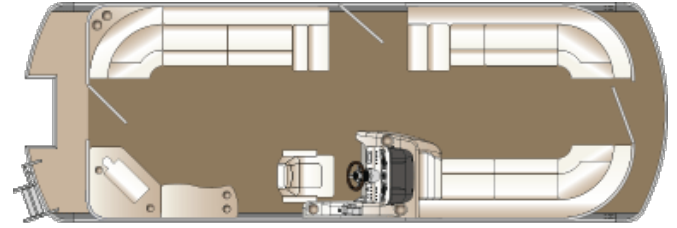

PILLOW TOP INTERIOR STYLING

Pillow Top, Alabaster

STEREO & SOUND

JL Audio Bluewater Plus Sound System Upgrade (incl. 6 JL Audio Speakers, 10" JL Audio Sub & JL Audio Amp)
Polk Bluewater Sound System Upgrade (incl amp, Polk stereo, 6 Polk spkrs, subwoofer) - na w/ FS floorplan
Speakers, lighted - na Polk upgrade & Polk Bluewater (not incl on rear ext. speakers)
Speakers, lighted SST covers - req Polk upgrade or Polk Bluewater (not incl on rear ext. speakers)
Speakers, Polk upgrade (4 Speakers, Recommend Polk Head Unit)
Speakers, SST cover - req Polk speakers

FLOORPLANS

CS - L group (Standard)

CW - Center Walkthru

CWDH - adds dual helm seat

CWEC - adds entertainment center

DL - Dual Rear Facing Loungers

DLCB - Dual rear-facing lounges & club seat

DLDH - adds dual helm seat