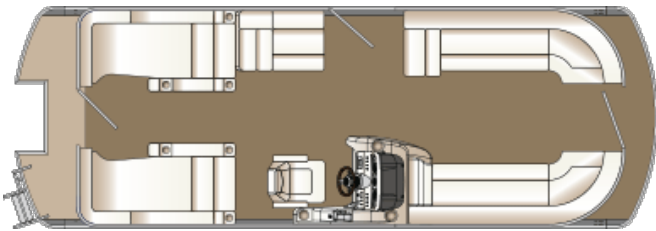

PILLOW TOP INTERIOR STYLING

Pillow Top, Alabaster

STEREO & SOUND

JL Audio Bluewater Plus Sound System Upgrade (incl. 6 JL Audio Speakers, 10" JL Audio Sub & JL Audio Amp)
Polk Bluewater Sound System Upgrade (incl amp, Polk stereo, 6 Polk spkrs, subwoofer) - na w/ FS floorplan
Speakers, lighted - na Polk upgrade & Polk Bluewater (not incl on rear ext. speakers)
Speakers, lighted SST covers - req Polk upgrade or Polk Bluewater (not incl on rear ext. speakers)
Speakers, Polk upgrade (4 Speakers, Recommend Polk Head Unit)
Speakers, SST cover - req Polk speakers

FLOORPLANS

CS - L group (Standard)

CW - Center Walkthru

CWDH - adds dual helm seat

CWEC - adds entertainment center

DL - Dual Rear Facing Loungers

DLCB - Dual rear-facing lounges & club seat

DLDH - adds dual helm seat