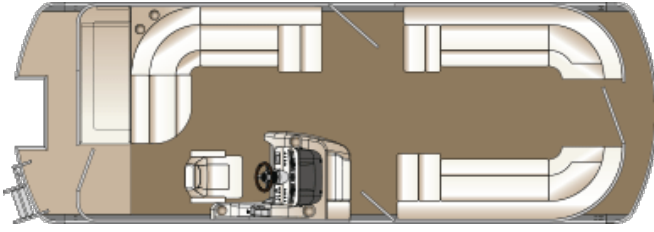

FLOORPLANS

CS - L group (Standard)