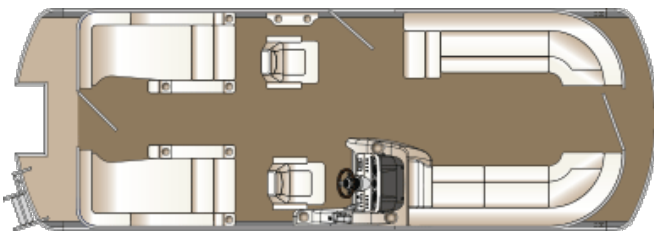

PILLOW TOP INTERIOR STYLING

Pillow Top, Alabaster

STEREO & SOUND

JL Audio Bluewater Plus Sound System Upgrade (incl. 6 JL Audio Speakers, 10" JL Audio Sub & JL Audio Amp)
Polk Bluewater Sound System Upgrade (incl amp, Polk stereo, 6 Polk spkrs, subwoofer) - na w/ FS floorplan
Speakers, lighted - na Polk upgrade & Polk Bluewater (not incl on rear ext. speakers)
Speakers, lighted SST covers - req Polk upgrade or Polk Bluewater (not incl on rear ext. speakers)
Speakers, Polk upgrade (4 Speakers, Recommend Polk Head Unit)
Speakers, SST cover - req Polk speakers

FLOORPLANS

CS - L group (Standard)

CW - Center Walkthru

CWDH - adds dual helm seat

CWEC - adds entertainment center

DL - Dual Rear Facing Loungers

DLCB - Dual rear-facing lounges & club seat

DLDH - adds dual helm seat