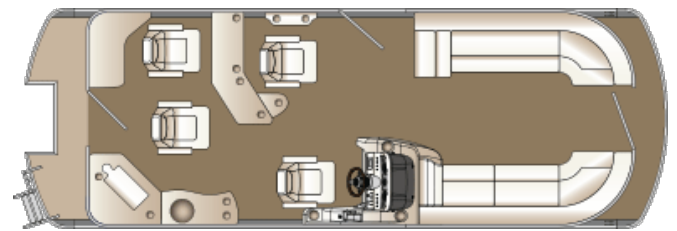

PILLOW TOP INTERIOR STYLING

Pillow Top, Alabaster

STEREO & SOUND

JL Audio Bluewater Plus Sound System Upgrade (incl. 6 JL Audio Speakers, 10" JL Audio Sub & JL Audio Amp)
Polk Bluewater Sound System Upgrade (incl amp, Polk stereo, 6 Polk spkrs, subwoofer) - na w/ FS floorplan
Speakers, lighted - na Polk upgrade & Polk Bluewater (not incl on rear ext. speakers)
Speakers, lighted SST covers - req Polk upgrade or Polk Bluewater (not incl on rear ext. speakers)
Speakers, Polk upgrade (4 Speakers, Recommend Polk Head Unit)
Speakers, SST cover - req Polk speakers

FLOORPLANS

CS - L group (Standard)

CW - Center Walkthru

CWDH - adds dual helm seat

CWEC - adds entertainment center

DL - Dual Rear Facing Loungers

DLCB - Dual rear-facing lounges & club seat

DLDH - adds dual helm seat