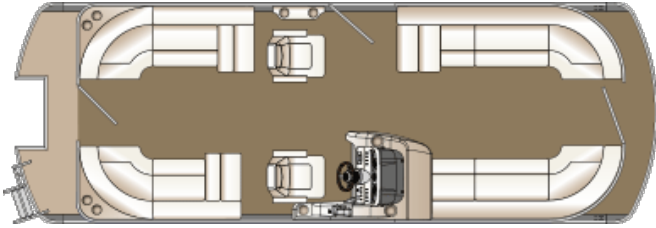

PILLOW TOP INTERIOR STYLING

Pillow Top, Alabaster

STEREO & SOUND

JL Audio Bluewater Plus Sound System Upgrade (incl. 6 JL Audio Speakers, 10" JL Audio Sub & JL Audio Amp)
Polk Bluewater Sound System Upgrade (incl amp, Polk stereo, 6 Polk spkrs, subwoofer) - na w/ FS floorplan
Speakers, lighted - na Polk upgrade & Polk Bluewater (not incl on rear ext. speakers)
Speakers, lighted SST covers - req Polk upgrade or Polk Bluewater (not incl on rear ext. speakers)
Speakers, Polk upgrade (4 Speakers, Recommend Polk Head Unit)
Speakers, SST cover - req Polk speakers

FLOORPLANS

CS - L group (Standard)

CW - Center Walkthru

CWDH - adds dual helm seat

CWEC - adds entertainment center

DL - Dual Rear Facing Loungers

DLCB - Dual rear-facing lounges & club seat

DLDH - adds dual helm seat