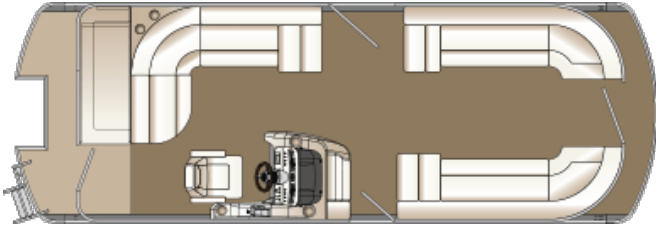

FLOORPLANS

CS - L group (Standard)