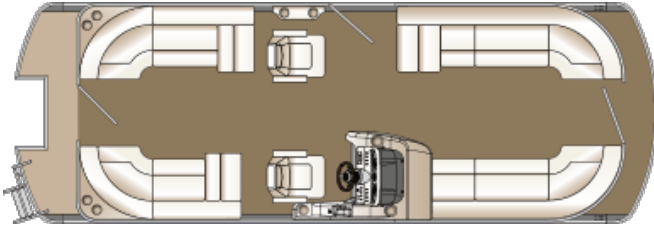

PILLOW TOP INTERIOR STYLING

Pillow Top, Alabaster

STEREO & SOUND

JL Audio Bluewater Plus Sound System Upgrade (incl. 6 JL Audio Speakers, 10" JL Audio Sub & JL Audio Amp)
Polk Bluewater Sound System Upgrade (incl amp, Polk stereo, 6 Polk spkrs, subwoofer) - na w/ FS floorplan
Speakers, lighted - na Polk upgrade & Polk Bluewater (not incl on rear ext. speakers)
Speakers, lighted SST covers - req Polk upgrade or Polk Bluewater (not incl on rear ext. speakers)
Speakers, Polk upgrade (4 Speakers, Recommend Polk Head Unit)
Speakers, SST cover - req Polk speakers

FLOORPLANS

CS - L group (Standard)

CW - Center Walkthru

CWDH - adds dual helm seat

CWEC - adds entertainment center

DL - Dual Rear Facing Loungers

DLCB - Dual rear-facing lounges & club seat

DLDH - adds dual helm seat