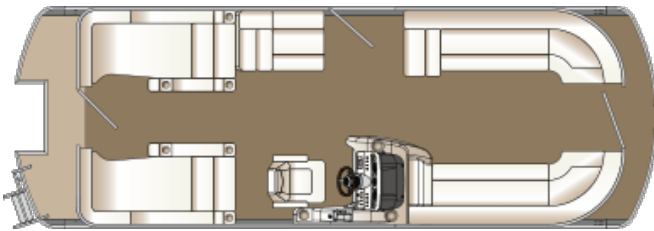

PILLOW TOP INTERIOR STYLING

Pillow Top, Alabaster

STEREO & SOUND

JL Audio Bluewater Plus Sound System Upgrade (incl. 6 JL Audio Speakers, 10" JL Audio Sub & JL Audio Amp)
Polk Bluewater Sound System Upgrade (incl amp, Polk stereo, 6 Polk spkrs, subwoofer) - na w/ FS floorplan
Speakers, lighted - na Polk upgrade & Polk Bluewater (not incl on rear ext. speakers)
Speakers, lighted SST covers - req Polk upgrade or Polk Bluewater (not incl on rear ext. speakers)
Speakers, Polk upgrade (4 Speakers, Recommend Polk Head Unit)
Speakers, SST cover - req Polk speakers

FLOORPLANS

CS - L group (Standard)

CW - Center Walkthru

CWDH - adds dual helm seat

CWEC - adds entertainment center

DL - Dual Rear Facing Loungers

DLCB - Dual rear-facing lounges & club seat

DLDH - adds dual helm seat