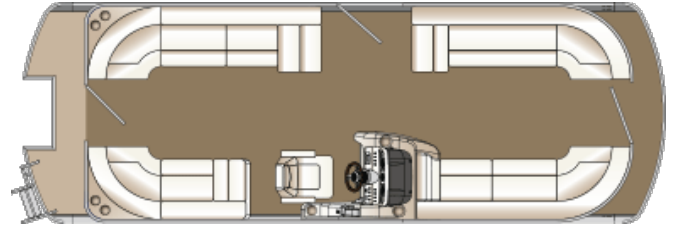

PILLOW TOP INTERIOR STYLING

Pillow Top, Alabaster

STEREO & SOUND

JL Audio Bluewater Plus Sound System Upgrade (incl. 6 JL Audio Speakers, 10" JL Audio Sub & JL Audio Amp)
Polk Bluewater Sound System Upgrade (incl amp, Polk stereo, 6 Polk spkrs, subwoofer) - na w/ FS floorplan
Speakers, lighted - na Polk upgrade & Polk Bluewater (not incl on rear ext. speakers)
Speakers, lighted SST covers - req Polk upgrade or Polk Bluewater (not incl on rear ext. speakers)
Speakers, Polk upgrade (4 Speakers, Recommend Polk Head Unit)
Speakers, SST cover - req Polk speakers

FLOORPLANS

CS - L group (Standard)

CW - Center Walkthru

CWDH - adds dual helm seat

CWEC - adds entertainment center

DL - Dual Rear Facing Loungers

DLCB - Dual rear-facing lounges & club seat

DLDH - adds dual helm seat