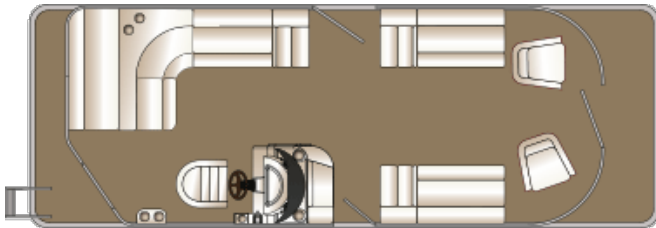

CWDH - adds dual helm seat

CWEC - adds entertainment center

DL - Dual Rear Facing Loungers

DLDH - adds dual helm seat

SL - Single Rear Facing Lounger

FC - Fish & Cruise

FS - Fish (na Pillow Top furniture)

LX - 2 Bucket bow seats

LX - 2 Basic bow seats - req helm seat upgrade

LX - 2 High back bow seats - req helm seat upgrade