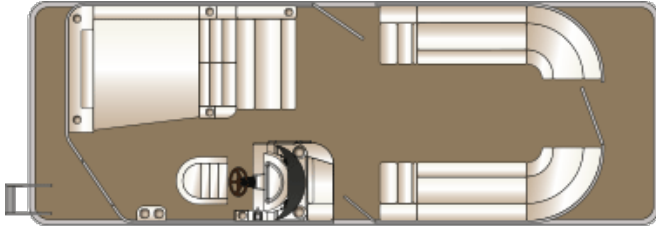

CWDH - adds dual helm seat

CWEC - adds entertainment center

DL - Dual Rear Facing Loungers

DLDH - adds dual helm seat

SL - Single Rear Facing Lounger

FC - Fish & Cruise

FS - Fish (na Pillow Top furniture)

LX - 2 Bucket bow seats

LX - 2 Basic bow seats - req helm seat upgrade

LX - 2 High back bow seats - req helm seat upgrade