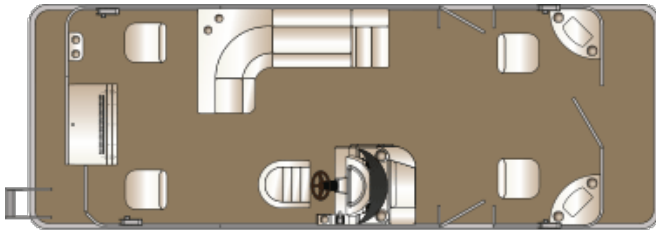

CWDH - adds dual helm seat

CWEC - adds entertainment center

DL - Dual Rear Facing Loungers

DLDH - adds dual helm seat

SL - Single Rear Facing Lounger

FC - Fish & Cruise

FS - Fish (na Pillow Top furniture)

LX - 2 Bucket bow seats

LX - 2 Basic bow seats - req helm seat upgrade

LX - 2 High back bow seats - req helm seat upgrade