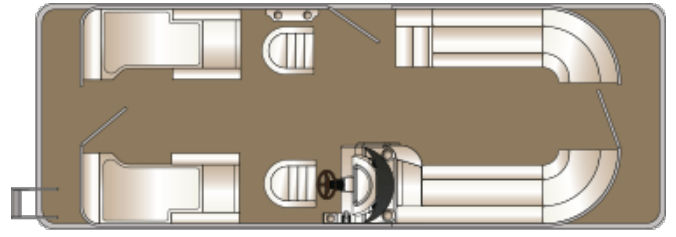

Polk Speaker Upgrade (4) - req. FS Floorplan

Polk Stereo (2 Jensen & 2 Pop-up Speakers) req. FS Floorplan

Polk stereo - incl 4 Jensen speakers

Speakers, 2 additional Jensen (na w/ Livewell or Polk Stereo Upgrade)

Speakers, Polk upgrade (4 Speakers, Recommend Polk Head Unit)

Speakers, SST cover - req Polk speakers

SST Speaker Covers - req. Polk Speakers & FS Floorplan

FLOORPLANS

CS - L group (Standard)

CW - Center Walkthru

CWDH - adds dual helm seat

CWEC - adds entertainment center

DL - Dual Rear Facing Loungers

DLDH - adds dual helm seat

SL - Single Rear Facing Lounger

FC - Fish & Cruise

FS - Fish (na Pillow Top furniture)

LX - 2 Bucket bow seats