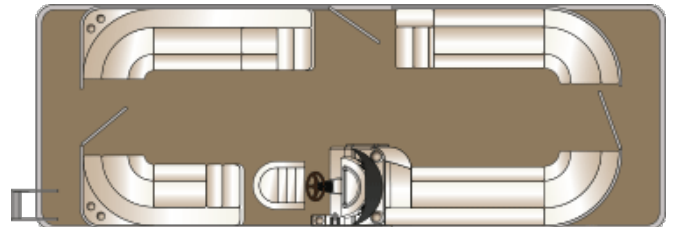

Polk Speaker Upgrade (4) - req. FS Floorplan

Polk Stereo (2 Jensen & 2 Pop-up Speakers) req. FS Floorplan

Polk stereo - incl 4 Jensen speakers

Speakers, 2 additional Jensen (na w/ Livewell or Polk Stereo Upgrade)

Speakers, Polk upgrade (4 Speakers, Recommend Polk Head Unit)

Speakers, SST cover - req Polk speakers

SST Speaker Covers - req. Polk Speakers & FS Floorplan

FLOORPLANS

CS - L group (Standard)

CW - Center Walkthru

CWDH - adds dual helm seat

CWEC - adds entertainment center

DL - Dual Rear Facing Loungers

DLDH - adds dual helm seat

SL - Single Rear Facing Lounger

FC - Fish & Cruise

FS - Fish (na Pillow Top furniture)

LX - 2 Bucket bow seats