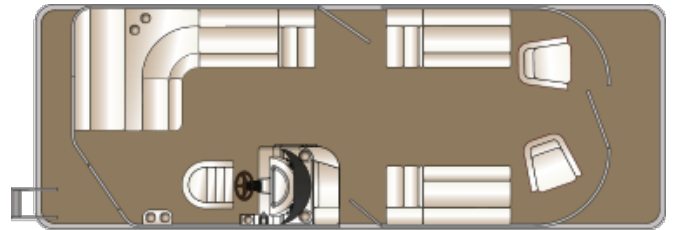

CWDH - adds dual helm seat

CWEC - adds entertainment center

DL - Dual Rear Facing Loungers

DLDH - adds dual helm seat

SL - Single Rear Facing Lounger

FC - Fish & Cruise

FS - Fish (na Pillow Top furniture)

LX - 2 Bucket bow seats

LX - 2 Basic bow seats - req helm seat upgrade

LX - 2 High back bow seats - req helm seat upgrade