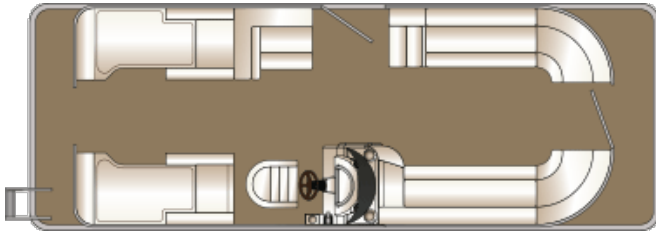

Polk Speaker Upgrade (4) - req. FS Floorplan

Polk Stereo (2 Jensen & 2 Pop-up Speakers) req. FS Floorplan

Polk stereo - incl 4 Jensen speakers

Speakers, 2 additional Jensen (na w/ Livewell or Polk Stereo Upgrade)

Speakers, Polk upgrade (4 Speakers, Recommend Polk Head Unit)

Speakers, SST cover - req Polk speakers

SST Speaker Covers - req. Polk Speakers & FS Floorplan

FLOORPLANS

CS - L group (Standard)

CW - Center Walkthru

CWDH - adds dual helm seat

CWEC - adds entertainment center

DL - Dual Rear Facing Loungers

DLDH - adds dual helm seat

SL - Single Rear Facing Lounger

FC - Fish & Cruise

FS - Fish (na Pillow Top furniture)

LX - 2 Bucket bow seats