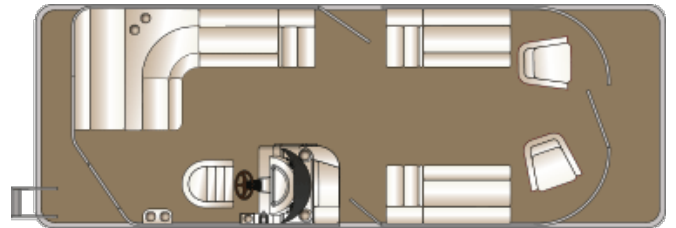

CWDH - adds dual helm seat

CWEC - adds entertainment center

DL - Dual Rear Facing Loungers

DLDH - adds dual helm seat

SL - Single Rear Facing Lounger

FC - Fish & Cruise

FS - Fish (na Pillow Top furniture)

LX - 2 Bucket bow seats

LX - 2 Basic bow seats - req helm seat upgrade

LX - 2 High back bow seats - req helm seat upgrade