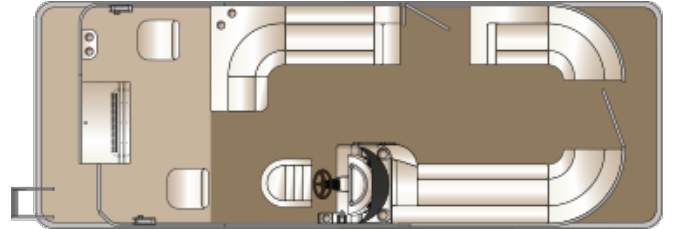

CWDH - adds dual helm seat

CWEC - adds entertainment center

DL - Dual Rear Facing Loungers

DLDH - adds dual helm seat

SL - Single Rear Facing Lounger

FC - Fish & Cruise

FS - Fish (na Pillow Top furniture)

LX - 2 Bucket bow seats

LX - 2 Basic bow seats - req helm seat upgrade

LX - 2 High back bow seats - req helm seat upgrade