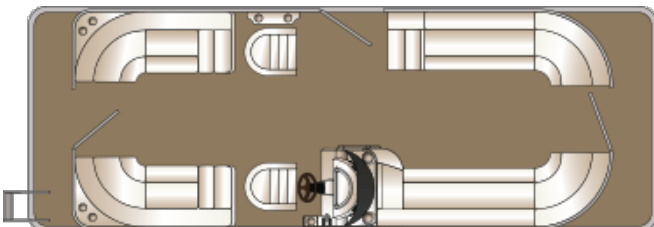

Polk Speaker Upgrade (4) - req. FS Floorplan

Polk Stereo (2 Jensen & 2 Pop-up Speakers) req. FS Floorplan

Polk stereo - incl 4 Jensen speakers

Speakers, 2 additional Jensen (na w/ Livewell or Polk Stereo Upgrade)

Speakers, Polk upgrade (4 Speakers, Recommend Polk Head Unit)

Speakers, SST cover - req Polk speakers

SST Speaker Covers - req. Polk Speakers & FS Floorplan

FLOORPLANS

CS - L group (Standard)

CW - Center Walkthru

CWDH - adds dual helm seat

CWEC - adds entertainment center

DL - Dual Rear Facing Loungers

DLDH - adds dual helm seat

SL - Single Rear Facing Lounger

FC - Fish & Cruise

FS - Fish (na Pillow Top furniture)

LX - 2 Bucket bow seats