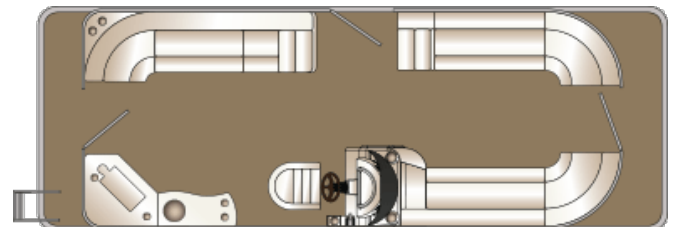

Polk Speaker Upgrade (4) - req. FS Floorplan

Polk Stereo (2 Jensen & 2 Pop-up Speakers) req. FS Floorplan

Polk stereo - incl 4 Jensen speakers

Speakers, 2 additional Jensen (na w/ Livewell or Polk Stereo Upgrade)

Speakers, Polk upgrade (4 Speakers, Recommend Polk Head Unit)

Speakers, SST cover - req Polk speakers

SST Speaker Covers - req. Polk Speakers & FS Floorplan

FLOORPLANS

CS - L group (Standard)

CW - Center Walkthru

CWDH - adds dual helm seat

CWEC - adds entertainment center

DL - Dual Rear Facing Loungers

DLDH - adds dual helm seat

SL - Single Rear Facing Lounger

FC - Fish & Cruise

FS - Fish (na Pillow Top furniture)

LX - 2 Bucket bow seats